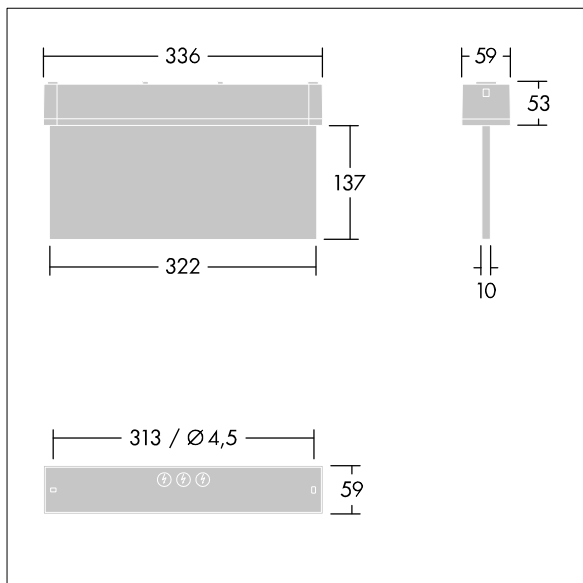

Voyager One

96631604 VOYAGER ONE 115 MS SM-S

THORN

Voyager One

Click in legend set with recognition distance: EN - 23 m to convert Voyager One luminaire to exit sign. Supplied with a set of ISO 7010 mountable direction signs (left, right, up, down and blank)

For use only with Voyager One base luminaire.

Only fulfills DIN4844 if E3 and E3T variants are combined with ANT HC lens (96631631).

TLG_VOYO_F_HLEGL.jpg

TLG_VOYO_M_115MS.wmf

All values marked with an * are rated values. Unless stated otherwise, the values apply to an ambient temperature of 25°C.