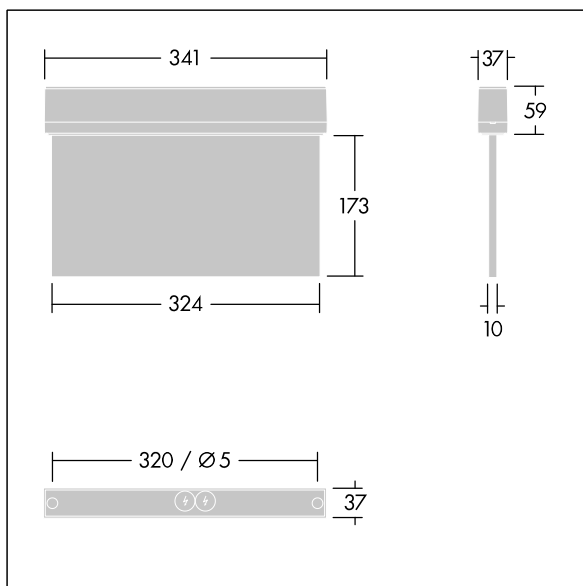

TLG_VYST_M_150MS.wmf

All values marked with an * are rated values. Unless stated otherwise, the values apply to an ambient temperature of 25°C.

Thorn Lighting is constantly developing and improving its products. The right is reserved to change specifications without prior notification or public announcement.
© Thorn Lighting