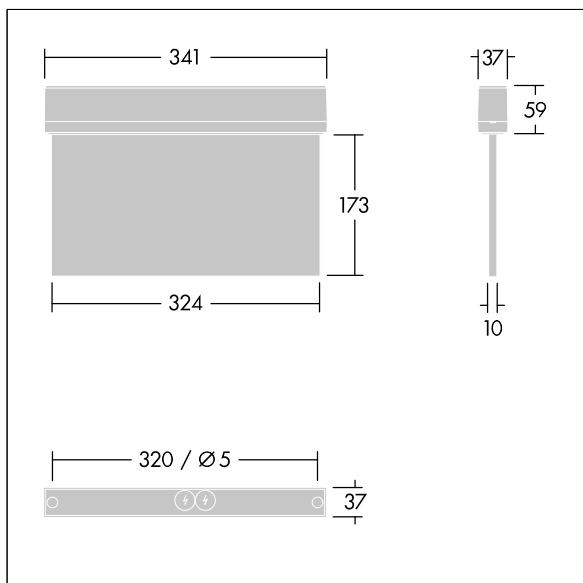

TLG_VYST_M_150MS.wmf

All values marked with an * are rated values. Unless stated otherwise, the values apply to an ambient temperature of 25°C.

Thorn Lighting is constantly developing and improving its products. The right is reserved to change specifications without prior notification or public announcement.
© Thorn Lighting