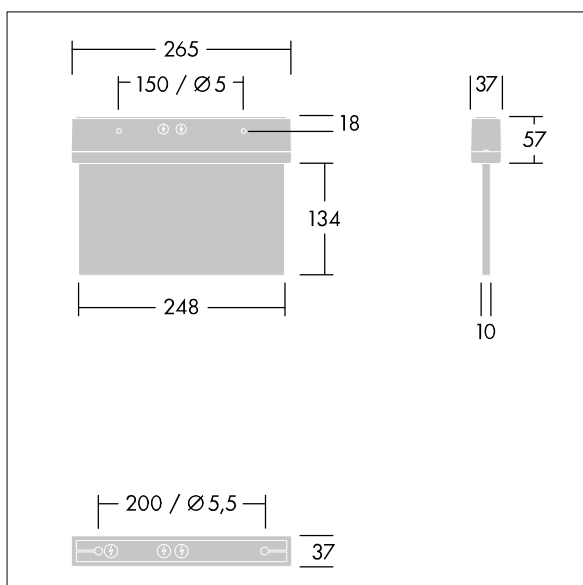

TLG_VYST_M_115MFS.wmf

All values marked with an * are rated values. Unless stated otherwise, the values apply to an ambient temperature of 25°C.

Thorn Lighting is constantly developing and improving its products. The right is reserved to change specifications without prior notification or public announcement.
© Thorn Lighting