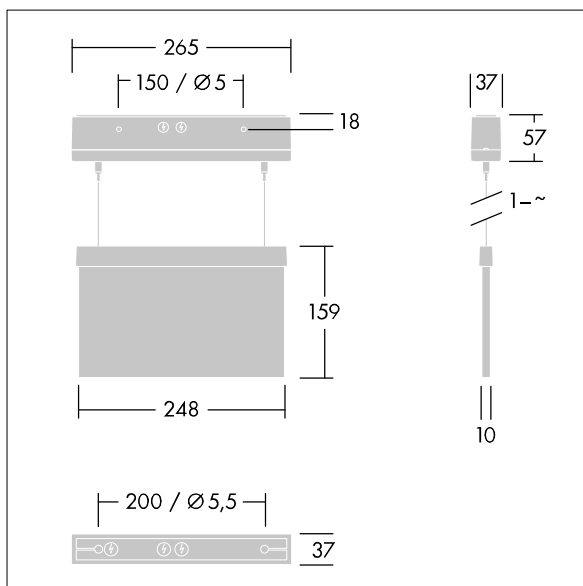

TLG_VYST_M_115MC.wmf

All values marked with an * are rated values. Unless stated otherwise, the values apply to an ambient temperature of 25°C.

Thorn Lighting is constantly developing and improving its products. The right is reserved to change specifications without prior notification or public announcement.
© Thorn Lighting