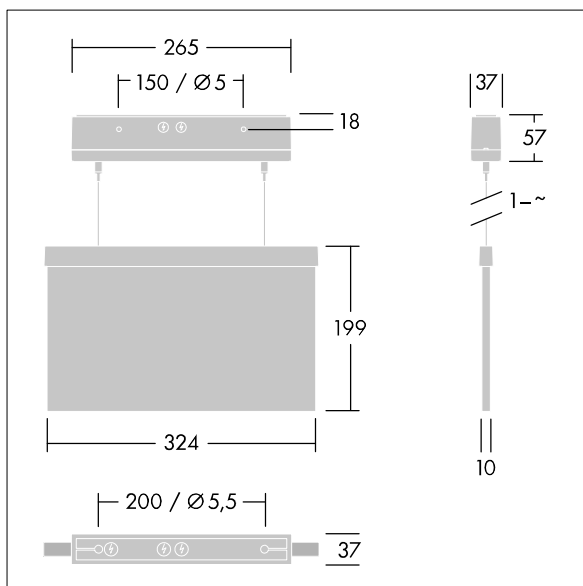

TLG_VYST_M_150MC.wmf

All values marked with an * are rated values. Unless stated otherwise, the values apply to an ambient temperature of 25°C.

Thorn Lighting is constantly developing and improving its products. The right is reserved to change specifications without prior notification or public announcement.
© Thorn Lighting