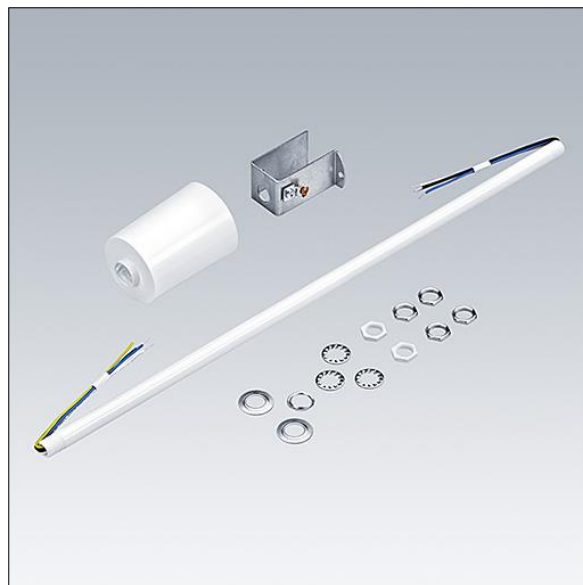

## Voyager Style

96631618 VOYAGER STYLE / ONE MSC-R05

THORN

### Voyager Style

Rod suspension kit for ceiling mounting of the complete Voyager Style and Voyager One ranges. Length 0.5m.

TLG\_VYST\_F\_Rod05.jpg