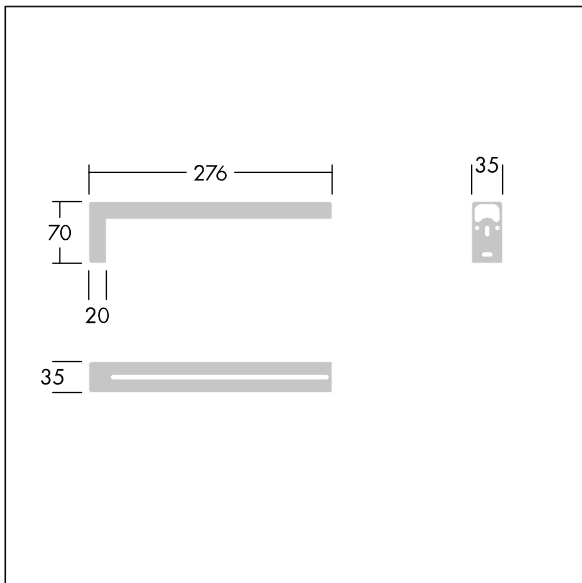

Voyager Style

96631622 VOYAGER STYLE 115 MS90°

THORN

Voyager Style

Surface mount bracket, made of sheet steel. Suitable for Voyager Style 115.

TLG_VYST_F_115MS90.jpg

TLG_VSTY_M_115MS90.wmf

All values marked with an * are rated values. Unless stated otherwise, the values apply to an ambient temperature of 25°C.