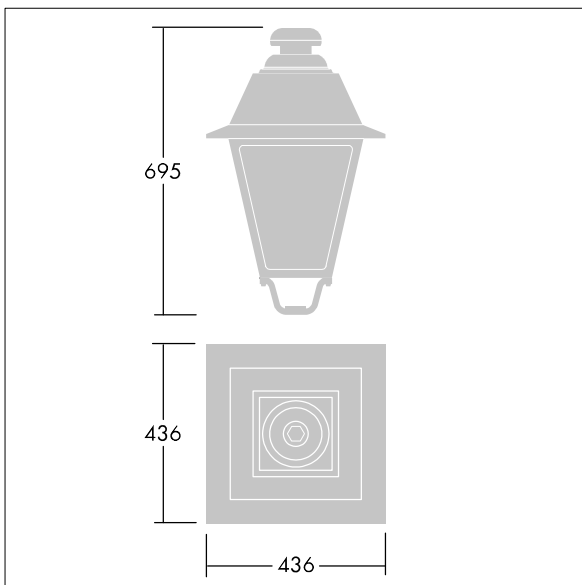

EP 445

96631762 EP445 36L70-730 CD-A BPS CL2 W5M MTP

EP 445

A 19th Century style lantern with 36 LEDs with switchable drive current and Street & Comfort optic. Post top mounting. Equipped with power reduction circuit, profile selected by rotary switch. Class II electrical, IP66, IK08. Body: die-cast aluminium, painted black (close to RAL9005) textured. Enclosure: 4mm thick extra clear glass. Pre-wired with 5m cable. Complete with 3000K LED

Dimensions: 436 x 436 x 695 mm

Luminaire input power: 78 W

Weight: 9.7 kg

Scx: 0.19 m²

TLG_EP44_F_MTP.jpg

TLG_EP44_M_MTP.wmf

This product contains a light source of energy efficiency class D.