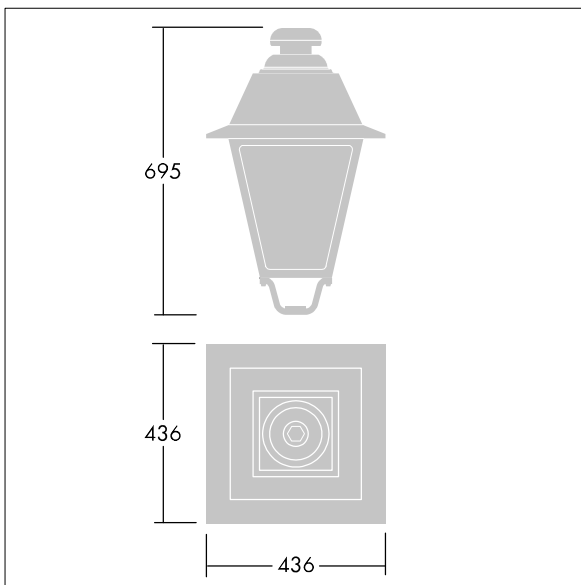

EP 445

96631763 EP445 36L70-740 CD-A BPS CL2 W5M MTP

EP 445

A 19th Century style lantern with 36 LEDs with switchable drive current and Street & Comfort optic. Post top mounting. Equipped with power reduction circuit, profile selected by rotary switch. Class II electrical, IP66, IK08. Body: die-cast aluminium, painted black (close to RAL9005) textured. Enclosure: 4mm thick extra clear glass. Pre-wired with 5m cable. Complete with 4000K LED

Dimensions: 436 x 436 x 695 mm

Luminaire input power: 78 W

Weight: 9.7 kg

Scx: 0.19 m²

TLG_EP44_F_MTP.jpg

TLG_EP44_M_MTP.wmf

This product contains a light source of energy efficiency class D.