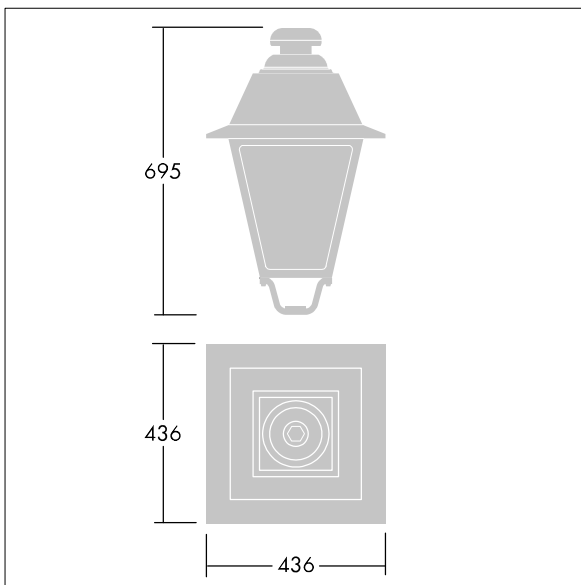

EP 445

96631763 EP445 36L70-740 CD-A BPS CL2 W5M MTP

EP 445

A 19th Century style lantern with 36 LEDs with switchable drive current and Street & Comfort optic. Post top mounting. Equipped with power reduction circuit, profile selected by rotary switch. Class II electrical, IP66, IK08. Body: die-cast aluminium, painted black (close to RAL9005) textured. Enclosure: 4mm thick extra clear glass. Pre-wired with 5m cable. Complete with 4000K LED

Dimensions: 436 x 436 x 695 mm

Luminaire input power: 78 W

Weight: 9.7 kg

Scx: 0.19 m²

TLG_EP44_F_MTP.jpg

TLG_EP44_M_MTP.wmf

This product contains a light source of energy efficiency class D.

EP 445