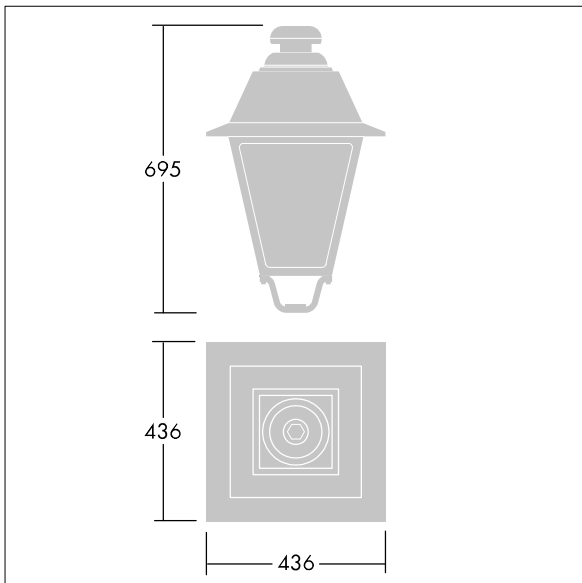

### EP 445

A 19th Century style lantern with 36 LEDs with switchable drive current and symmetrical optic. Post top mounting. Equipped with power reduction circuit, profile selected by rotary switch. Class II electrical, IP66, IK08. Body: die-cast aluminium, painted black (close to RAL9005) textured. Enclosure: 4mm thick extra clear glass. Pre-wired with 5m cable. Complete with 4000K LED

Dimensions: 436 x 436 x 695 mm

Luminaire input power: 78 W

Weight: 9.7 kg

Scx: 0.19 m<sup>2</sup>

TLG\_EP44\_F\_MTP.jpg

TLG\_EP44\_M\_MTP.wmf

This product contains a light source of energy efficiency class D.