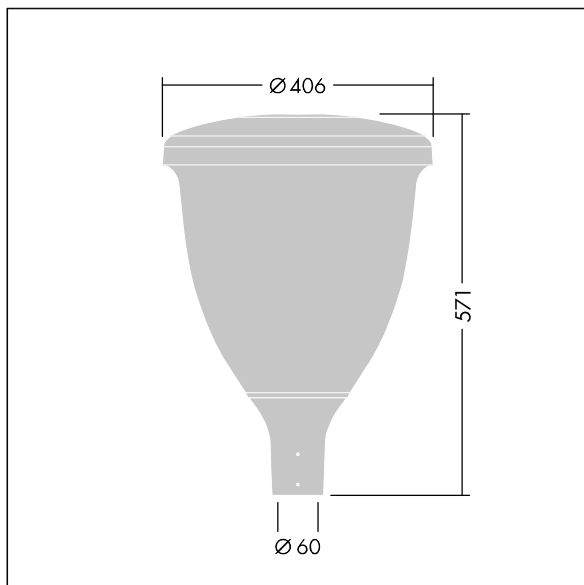

96631901 VO 24L70-740 SF WSC CL1 W5 T60 ANT

Volupto

A smart, post top LED lantern with a Wide Street & Comfort distribution. Programmable LED driver with 24 LEDs driven at 700mA. Class I electrical, IP66, IK10. Canopy and base: corrosion resistant die-cast powder coated aluminium, finished textured anthracite (close to RAL7043). Enclosure: UV stabilised polycarbonate. Complete with 4000K LED. Pre-wired with 5m cable. Post top mounting to Ø60mm column.

Dimensions: Ø60/406 x 571 mm
 Luminaire input power: 50.9 W
 Luminaire luminous flux: 7250 lm
 Luminaire efficacy: 142 lm/W
 Weight: 7.59 kg
 Scx: 0.143 m²

TLG_VOLU_F_Side.jpg

TLG_VOLU_M_60.wmf

This product contains a light source of energy efficiency class D.

Volupto

96631901 VO 24L70-740 SF WSC CL1 W5 T60 ANT

THORN