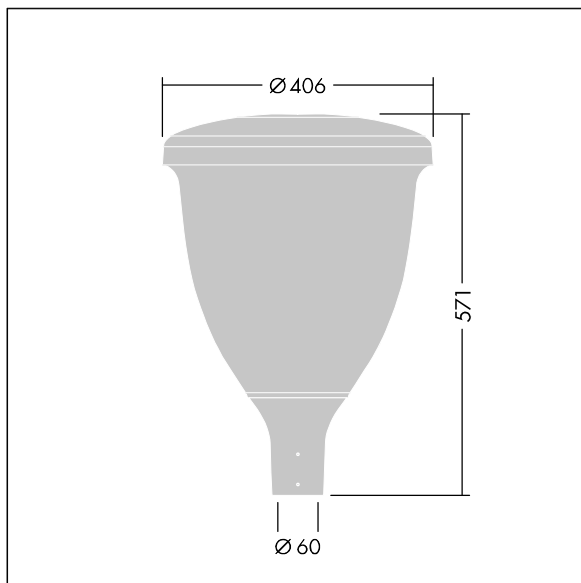

### Volupto

A smart, post top LED lantern with a radially symmetric distribution. Programmable LED driver with 18 LEDs driven at 500mA. Class I electrical, IP66, IK10. Canopy and base: corrosion resistant die-cast powder coated aluminium, finished textured anthracite (close to RAL7043). Enclosure: UV stabilised polycarbonate. Complete with 4000K LED. Pre-wired with 5m cable. Post top mounting to Ø60mm column.

Dimensions: Ø60/406 x 571 mm  
 Luminaire input power: 27.8 W  
 Luminaire luminous flux: 3938 lm  
 Luminaire efficacy: 142 lm/W  
 Weight: 7.59 kg  
 Scx: 0.143 m<sup>2</sup>

TLG\_VOLU\_F\_Side.jpg

TLG\_VOLU\_M\_60.wmf

This product contains a light source of energy efficiency class D.

**Volupto**

**96631905 VO 18L50-740 SF RS CL1 W5 T60 ANT**

**THORN**