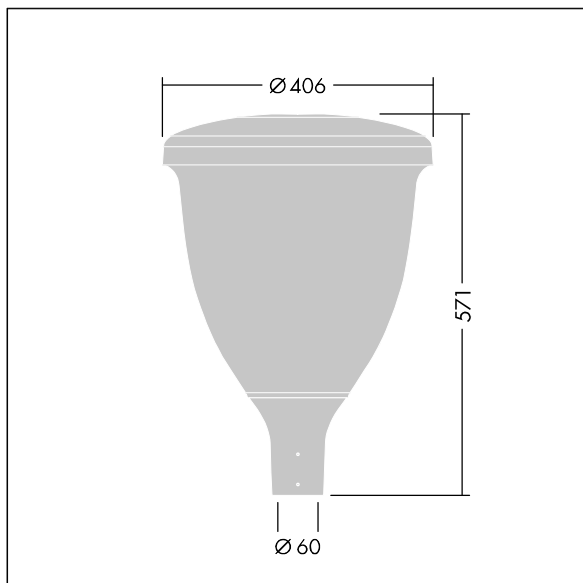

Volupto

THORN

96631907 VO 18L70-740 SF RS CL1 W5 T60 ANT

Volupto

A smart, post top LED lantern with a radially symmetric distribution. Programmable LED driver with 18 LEDs driven at 700mA. Class I electrical, IP66, IK10. Canopy and base: corrosion resistant die-cast powder coated aluminium, finished textured anthracite (close to RAL7043). Enclosure: UV stabilised polycarbonate. Complete with 4000K LED. Pre-wired with 5m cable. Post top mounting to Ø60mm column.

Dimensions: Ø60/406 x 571 mm
Luminaire input power: 38.9 W
Luminaire luminous flux: 5294 lm
Luminaire efficacy: 136 lm/W
Weight: 7.59 kg
Scx: 0.143 m²

TLG_VOLU_F_Side.jpg

TLG_VOLU_M_60.wmf

This product contains a light source of energy efficiency class D.