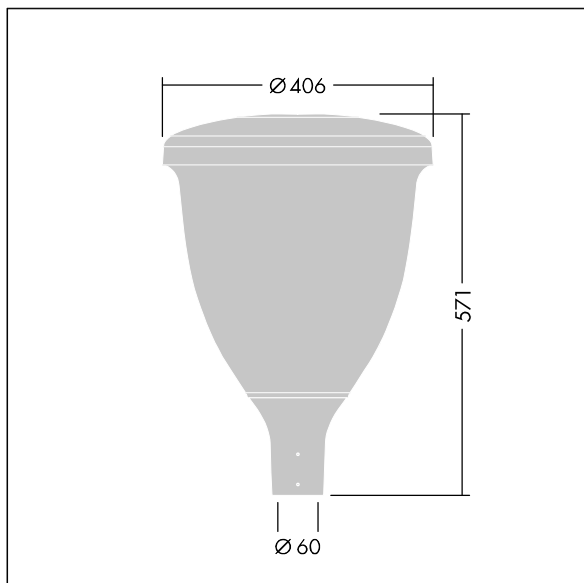

# THORN

96631907 VO 18L70-740 SF RS CL1 W5 T60 ANT

## Volupto

A smart, post top LED lantern with a radially symmetric distribution. Programmable LED driver with 18 LEDs driven at 700mA. Class I electrical, IP66, IK10. Canopy and base: corrosion resistant die-cast powder coated aluminium, finished textured anthracite (close to RAL7043). Enclosure: UV stabilised polycarbonate. Complete with 4000K LED. Pre-wired with 5m cable. Post top mounting to Ø60mm column.

Dimensions: Ø60/406 x 571 mm  
Luminaire input power: 38.9 W  
Luminaire luminous flux: 5294 lm  
Luminaire efficacy: 136 lm/W  
Weight: 7.59 kg  
Scx: 0.143 m<sup>2</sup>

TLG\_VOLU\_F\_Side.jpg

TLG\_VOLU\_M\_60.wmf