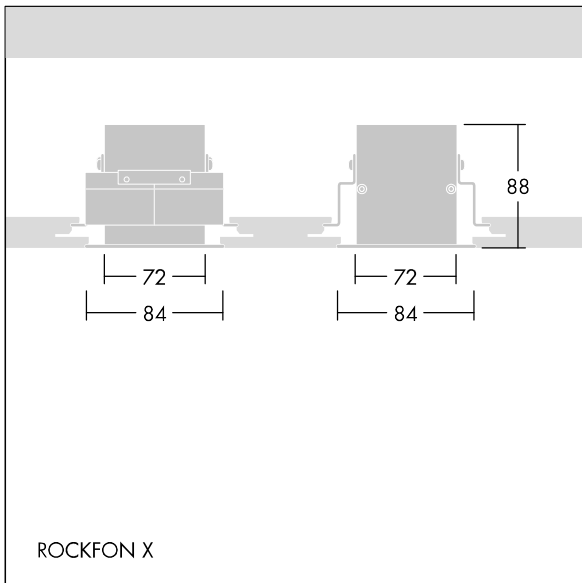

Equaline

96631972 EQL MOD HTB BRACKET SD 600 SET

Equaline

Side bracket for recessed installation of EQL channels in modular ceilings with hidden joint. Length 600mm.

ZS_ERS_F_96631972_1.jpg

TLG_EQUAL_M_rockfon_niv.wmf