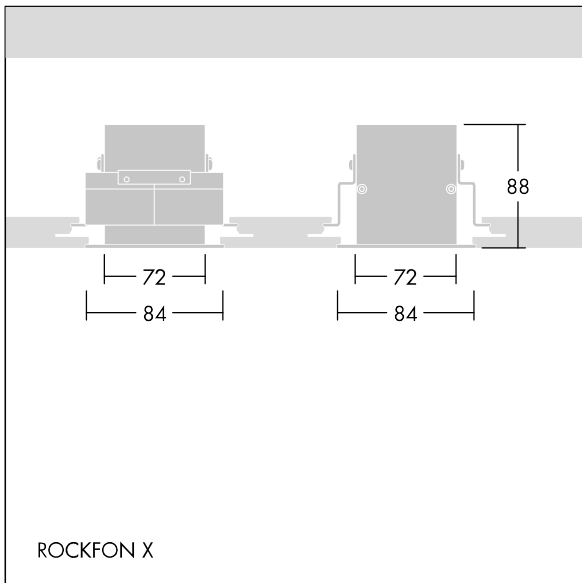

Equaline

96631973 EQL MOD HTB BRACKET SD 1200 SET

Equaline

Side bracket for recessed installation of EQL channels in modular ceilings with hidden joint. Length 1200mm.

ZS_ERS_F_96631973_02.jpg

TLG_EQUAL_M_rockfon_niv.wmf