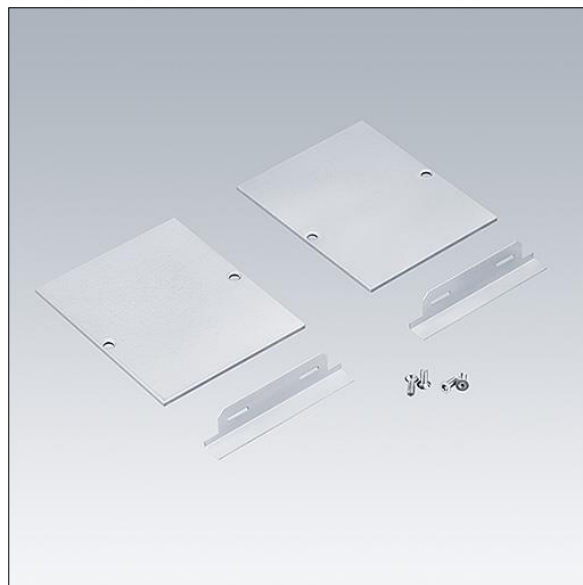

Equaline

96632061 EQL EC SET SRE L9

THORN

Equaline

End cap including 9mm masking plate for EQL configurations with frameless channel below 4 metres in silver (2 pieces).

TLG_EQUAL_F_EC9SR.jpg