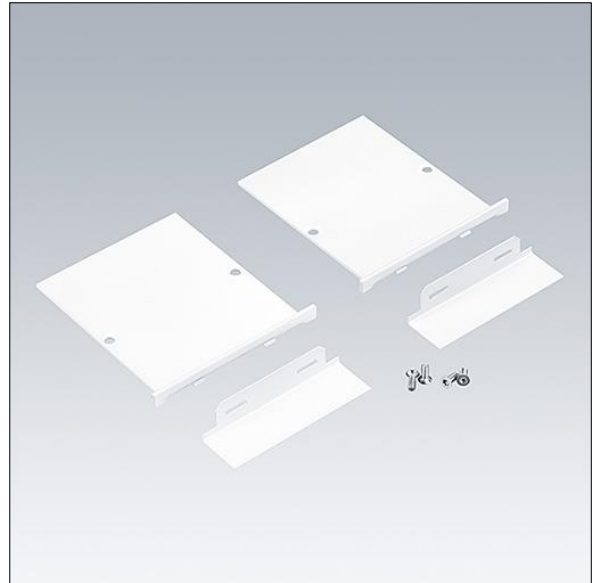

Equaline

96632069 EQL FS EC SET WH L20

THORN

Equaline

End cap including 20mm masking plate for EQL configurations with slim frame (FS) channel above 4 metres in white (2 pieces).

TLG_EQUL_F_FSEC20WH.jpg