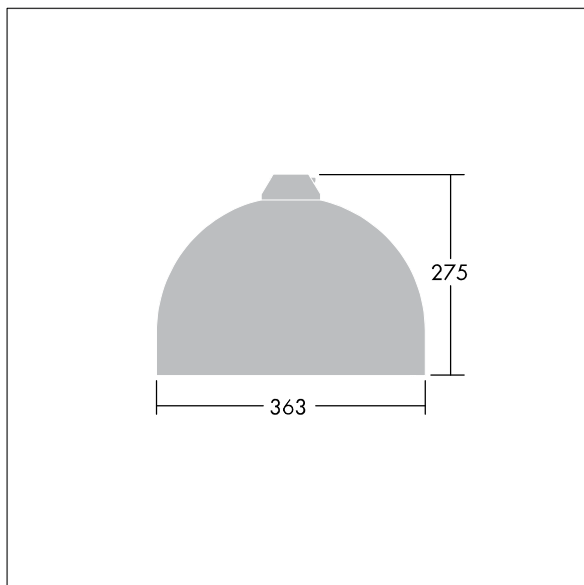

96276860 VIC1 12L50-740 NR BP 3550 HFX CL2 ->

Victor

A small size LED road and street luminaire, in a modern and timeless design. 12 LEDs driven at 500mA with Narrow Road optic. DALI dimmable LED driver. Class II electrical, IP66. Body in aluminium, powder coated Traffic white RAL9016. Enclosure: toughened flat glass. Luminaire to be suspended using brackets (Ø27G), post top, or wall mounted. Tool-free electrical connection via 2 x 2.5 mm² terminal block. Equipped with 50% power reduction circuit, effective 3 hours before and 5 hours after a calculated midnight. Pre-wired with 8m, 4 core cable. Complete with 4000K LED

Dimensions: Ø363 x 277 mm

Luminaire input power: 21 W

Weight: 5.5 kg

Scx: 0.084 m²

TLG_VCTR_F_65PDB.jpg

TLG_VCTR_M_SWLD1.wmf

This product contains a light source of energy efficiency class D.

Victor