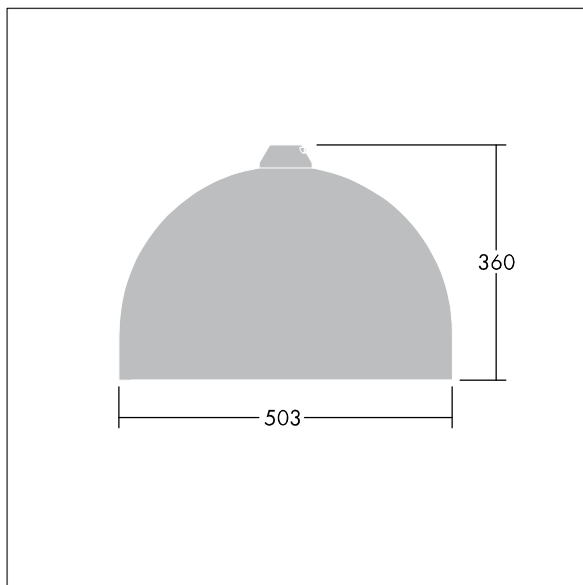

96276876 VIC2 72L35-740 NR BP 3550 HFX CL2 ->

Victor

A large size LED road and street luminaire, in a modern and timeless design. 72 LEDs driven at 350mA with Narrow Road optic. DALI dimmable LED driver. Class II electrical, IP66. Body in aluminium, powder coated Traffic white RAL9016. Enclosure: toughened flat glass. Luminaire to be suspended using brackets (Ø27G), post top, or wall mounted. Tool-free electrical connection via 2 x 2.5 mm² terminal block. Equipped with 50% power reduction circuit, effective 3 hours before and 5 hours after a calculated midnight. Pre-wired with 10m, 4 core cable. Complete with 4000K LED

Dimensions: Ø503 x 360 mm

Luminaire input power: 75 W

Weight: 9.7 kg

Scx: 0.144 m²

TLG_VCTR_F_65PDB.jpg

TLG_VCTR_M_SWLD2.wmf

This product contains a light source of energy efficiency class D.