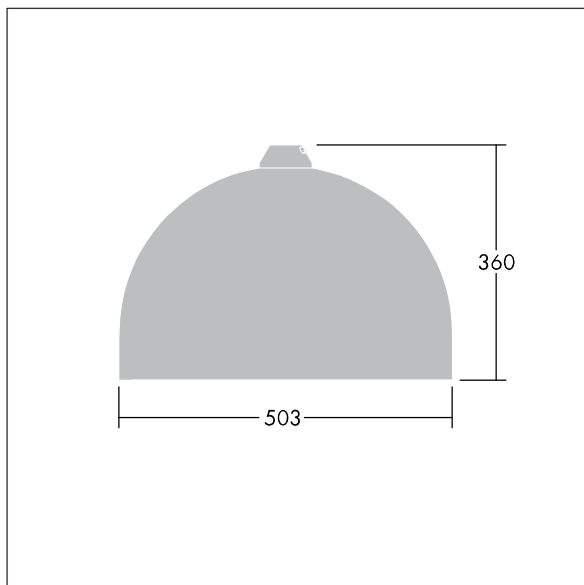

96276876 VIC2 72L35-740 NR BP 3550 HFX CL2 ->

Victor

A large size LED road and street luminaire, in a modern and timeless design. 72 LEDs driven at 350mA with Narrow Road optic. DALI dimmable LED driver. Class II electrical, IP66. Body in aluminium, powder coated Traffic white RAL9016. Enclosure: toughened flat glass. Luminaire to be suspended using brackets (Ø27G), post top, or wall mounted. Tool-free electrical connection via 2 x 2.5 mm² terminal block. Equipped with 50% power reduction circuit, effective 3 hours before and 5 hours after a calculated midnight. Pre-wired with 10m, 4 core cable. Complete with 4000K LED

Dimensions: Ø503 x 360 mm

Luminaire input power: 75 W

Weight: 9.7 kg

Scx: 0.144 m²

TLG_VCTR_F_65PDB.jpg

TLG_VCTR_M_SWLD2.wmf

This product contains a light source of energy efficiency class D.

Victor