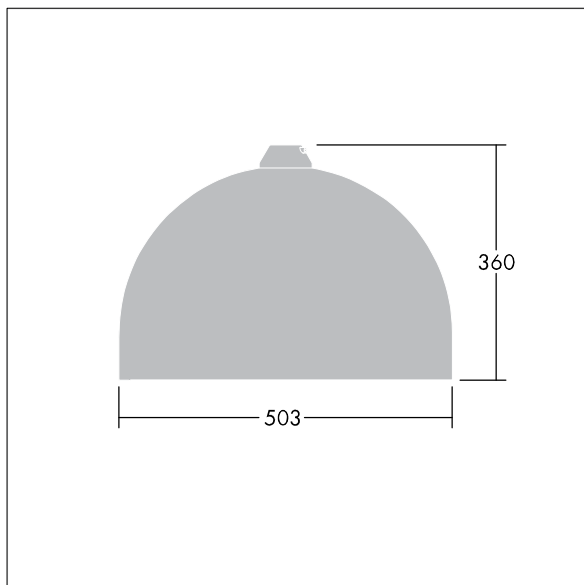

96276874 VIC2 60L50-740 NR BP 3550 HFX CL2 ->

Victor

A large size LED road and street luminaire, in a modern and timeless design. 60 LEDs driven at 500mA with Narrow Road optic. DALI dimmable LED driver. Class II electrical, IP66. Body in aluminium, powder coated Traffic white RAL9016. Enclosure: toughened flat glass. Luminaire to be suspended using brackets (Ø27G), post top, or wall mounted. Tool-free electrical connection via 2 x 2.5 mm² terminal block. Equipped with 50% power reduction circuit, effective 3 hours before and 5 hours after a calculated midnight. Pre-wired with 10m, 4 core cable. Complete with 4000K LED

Dimensions: Ø503 x 360 mm

Luminaire input power: 90 W

Weight: 9.7 kg

Scx: 0.144 m²

TLG_VCTR_F_65PDB.jpg

TLG_VCTR_M_SWLD2.wmf

This product contains light sources of energy efficiency class D.