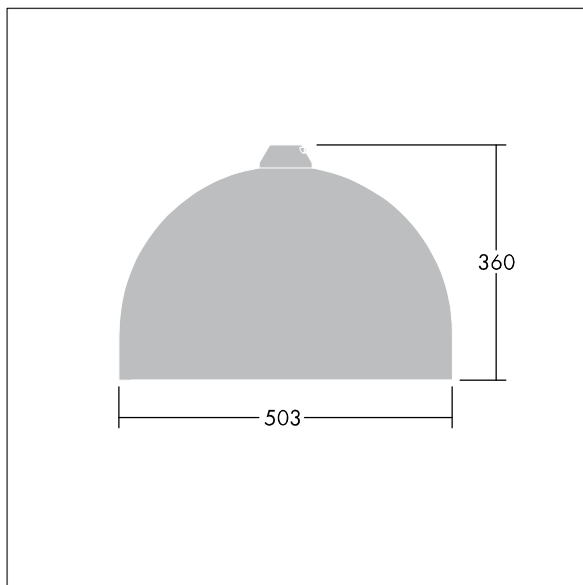

96276874 VIC2 60L50-740 NR BP 3550 HFX CL2 ->

Victor

A large size LED road and street luminaire, in a modern and timeless design. 60 LEDs driven at 500mA with Narrow Road optic. DALI dimmable LED driver. Class II electrical, IP66. Body in aluminium, powder coated Traffic white RAL9016. Enclosure: toughened flat glass. Luminaire to be suspended using brackets (Ø27G), post top, or wall mounted. Tool-free electrical connection via 2 x 2.5 mm² terminal block. Equipped with 50% power reduction circuit, effective 3 hours before and 5 hours after a calculated midnight. Pre-wired with 10m, 4 core cable. Complete with 4000K LED

Dimensions: Ø503 x 360 mm

Luminaire input power: 90 W

Weight: 9.7 kg

Scx: 0.144 m²

TLG_VCTR_F_65PDB.jpg

TLG_VCTR_M_SWLD2.wmf

This product contains light sources of energy efficiency class D.

Victor