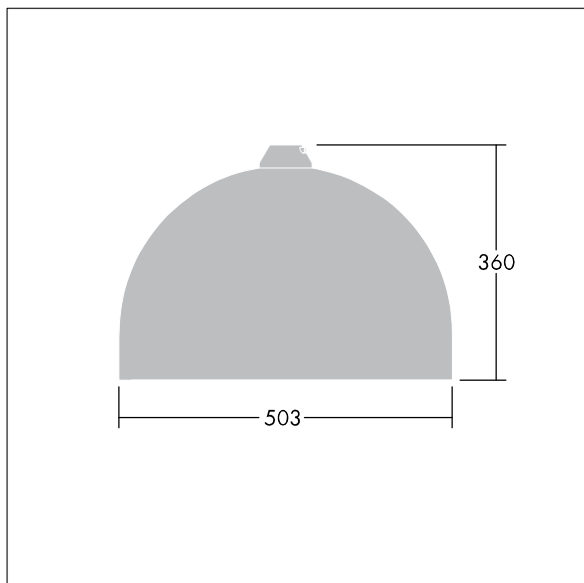

## Victor

A large size LED road and street luminaire, in a modern and timeless design. 48 LEDs driven at 500mA with Narrow Road optic. DALI dimmable LED driver. Class II electrical, IP66. Body in aluminium, powder coated Traffic white RAL9016. Enclosure: toughened flat glass. Luminaire to be suspended using brackets (Ø27G), post top, or wall mounted. Tool-free electrical connection via 2 x 2.5 mm<sup>2</sup> terminal block. Equipped with 50% power reduction circuit, effective 3 hours before and 5 hours after a calculated midnight. Pre-wired with 10m, 4 core cable. Complete with 4000K LED

Dimensions: Ø503 x 360 mm

Luminaire input power: 72 W

Weight: 9.7 kg

Scx: 0.144 m<sup>2</sup>

TLG\_VCTR\_F\_65PDB.jpg

TLG\_VCTR\_M\_SWLD2.wmf

This product contains a light source of energy efficiency class D.