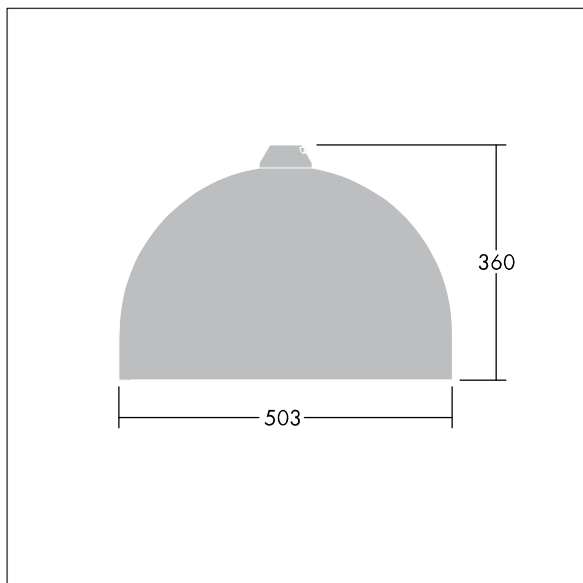

## Victor

A large size LED road and street luminaire, in a modern and timeless design. 48 LEDs driven at 500mA with Narrow Road optic. DALI dimmable LED driver. Class II electrical, IP66. Body in aluminium, powder coated Traffic white RAL9016. Enclosure: toughened flat glass. Luminaire to be suspended using brackets (Ø27G), post top, or wall mounted. Tool-free electrical connection via 2 x 2.5 mm<sup>2</sup> terminal block. Equipped with 50% power reduction circuit, effective 3 hours before and 5 hours after a calculated midnight. Pre-wired with 10m, 4 core cable. Complete with 4000K LED

Dimensions: Ø503 x 360 mm

Luminaire input power: 72 W

Weight: 9.7 kg

Scx: 0.144 m<sup>2</sup>

TLG\_VCTR\_F\_65PDB.jpg

TLG\_VCTR\_M\_SWLD2.wmf

This product contains a light source of energy efficiency class D.