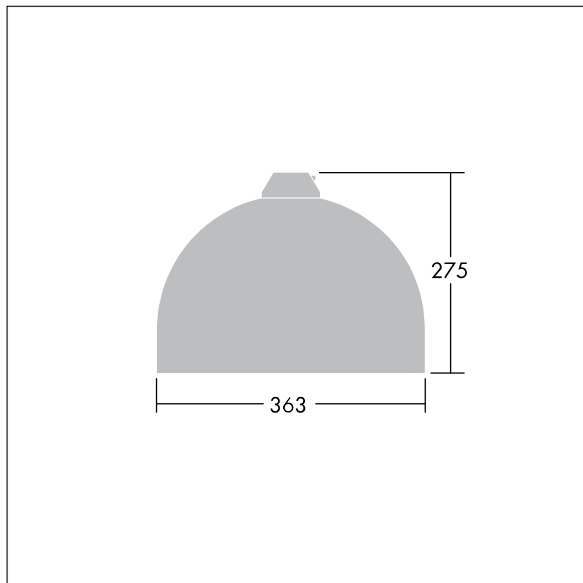

96276868 VIC1 36L50-740 NR BP 3550 HFX CL2 ->

Victor

A small size LED road and street luminaire, in a modern and timeless design. 36 LEDs driven at 500mA with Narrow Road optic. DALI dimmable LED driver. Class II electrical, IP66. Body in aluminium, powder coated Traffic white RAL9016. Enclosure: toughened flat glass. Luminaire to be suspended using brackets (Ø27G), post top, or wall mounted. Tool-free electrical connection via 2 x 2.5 mm² terminal block. Equipped with 50% power reduction circuit, effective 3 hours before and 5 hours after a calculated midnight. Pre-wired with 8m, 4 core cable. Complete with 4000K LED

Dimensions: Ø363 x 277 mm

Luminaire input power: 55 W

Weight: 5.5 kg

Scx: 0.084 m²

TLG_VCTR_F_65PDB.jpg

TLG_VCTR_M_SWLD1.wmf

This product contains a light source of energy efficiency class D.