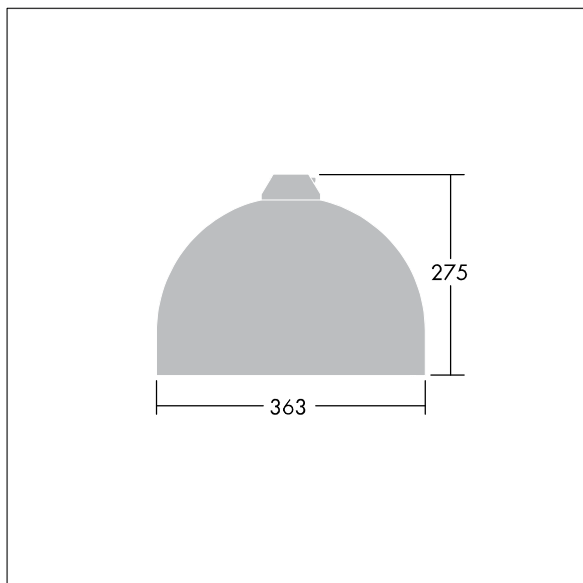

96276868 VIC1 36L50-740 NR BP 3550 HFX CL2 ->

Victor

A small size LED road and street luminaire, in a modern and timeless design. 36 LEDs driven at 500mA with Narrow Road optic. DALI dimmable LED driver. Class II electrical, IP66. Body in aluminium, powder coated Traffic white RAL9016. Enclosure: toughened flat glass. Luminaire to be suspended using brackets (Ø27G), post top, or wall mounted. Tool-free electrical connection via 2 x 2.5 mm² terminal block. Equipped with 50% power reduction circuit, effective 3 hours before and 5 hours after a calculated midnight. Pre-wired with 8m, 4 core cable. Complete with 4000K LED

Dimensions: Ø363 x 277 mm

Luminaire input power: 55 W

Weight: 5.5 kg

Scx: 0.084 m²

TLG_VCTR_F_65PDB.jpg

TLG_VCTR_M_SWLD1.wmf

This product contains a light source of energy efficiency class D.

Victor