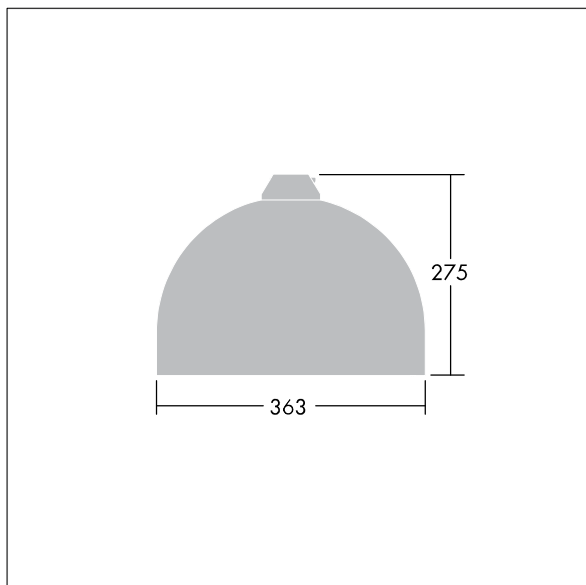

Victor

THORN

96276865 VIC1 24L70-740 NR BP 3550 HFX CL2 ->

Victor

A small size LED road and street luminaire, in a modern and timeless design. 24 LEDs driven at 700mA with Narrow Road optic. DALI dimmable LED driver. Class II electrical, IP66. Body in aluminium, powder coated Traffic white RAL9016. Enclosure: toughened flat glass. Luminaire to be suspended using brackets (Ø27G), post top, or wall mounted. Tool-free electrical connection via 2 x 2.5 mm² terminal block. Equipped with 50% power reduction circuit, effective 3 hours before and 5 hours after a calculated midnight. Pre-wired with 8m, 4 core cable. Complete with 4000K LED

Dimensions: Ø363 x 277 mm

Luminaire input power: 53 W

Weight: 5.5 kg

Scx: 0.084 m²

TLG_VCTR_F_65PDB.jpg

TLG_VCTR_M_SWLD1.wmf

This product contains a light source of energy efficiency class D.

All values marked with an * are rated values. Thorn uses tried and tested components from leading suppliers, however there may be isolated instances of technology-related failures of individual LEDs during the rated product lifetime. International standards set the tolerance in initial flux and connected load at ±10%. Unless stated otherwise, the values apply to an ambient temperature of 25°C.