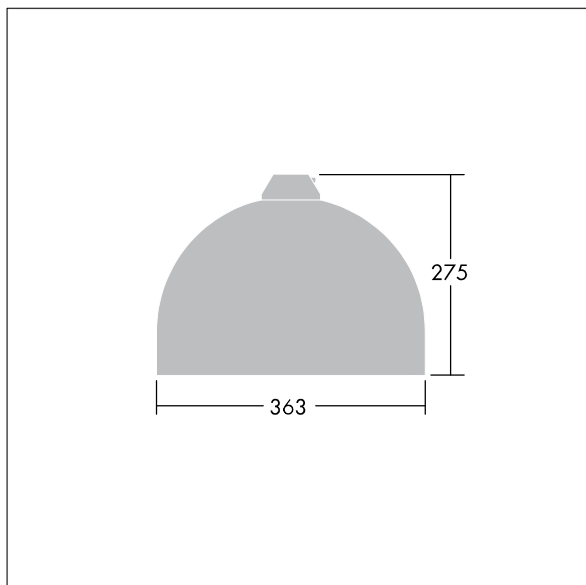

Dimensions: Ø363 x 277 mm

Luminaire input power: 38 W

Weight: 5.5 kg

Scx: 0.084 m<sup>2</sup>

TLG\_VCTR\_F\_65PDB.jpg

TLG\_VCTR\_M\_SWLD1.wmf

This product contains a light source of energy efficiency class D.