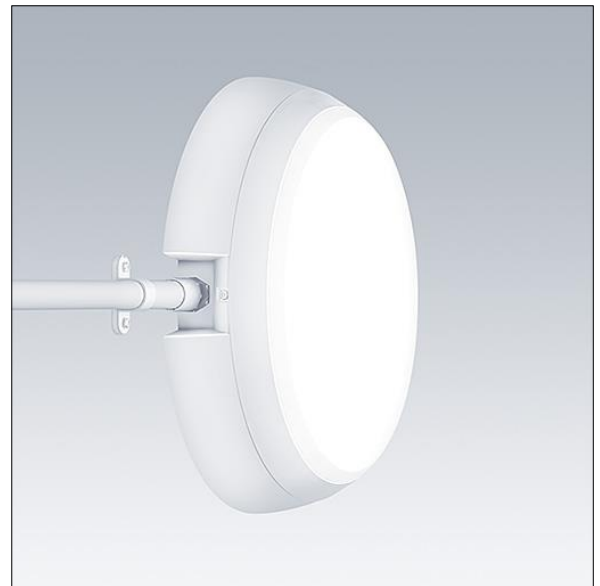

96632221 KAT RD SE 1200-830 HF

Katona

A round functional LED luminaire with deep body for side entry wiring capability, can be used with up to Ø20mm surface mounted conduit. Fixed output LED driver. Body: polycarbonate. Diffuser: opal polycarbonate. Class II electrical, IP66, IK10. Complete with 3000K LED. Suitable for direct mounting to wall or ceiling. Loop-in, loop-out is possible for cables up to 2.5mm². BESA compatible.

Dimensions: Ø328 x 84 mm
 Luminaire input power: 11.7 W
 Luminaire luminous flux: 1200 lm
 Luminaire efficacy: 103 lm/W
 Weight: 1.47 kg

TLG_KATO_F_RD_deep_PDB.jpg

TLG_KATO_M_RD_FRAME_LDS.wmf

This product contains a light source of energy efficiency class D.