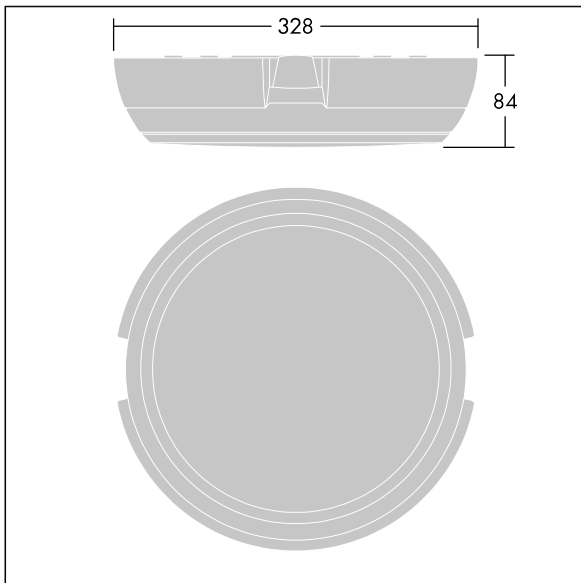

96632221 KAT RD SE 1200-830 HF

Katona

A round functional LED luminaire with deep body for side entry wiring capability, can be used with up to Ø20mm surface mounted conduit. Fixed output LED driver. Body: polycarbonate. Diffuser: opal polycarbonate. Class II electrical, IP66, IK10. Complete with 3000K LED. Suitable for direct mounting to wall or ceiling. Loop-in, loop-out is possible for cables up to 2.5mm². BESA compatible.

Dimensions: Ø328 x 84 mm
 Luminaire input power: 11.7 W
 Luminaire luminous flux: 1200 lm
 Luminaire efficacy: 103 lm/W
 Weight: 1.47 kg

TLG_KATO_F_RD_deep_PDB.jpg

TLG_KATO_M_RD_FRAME_LDS.wmf

This product contains a light source of energy efficiency class D.