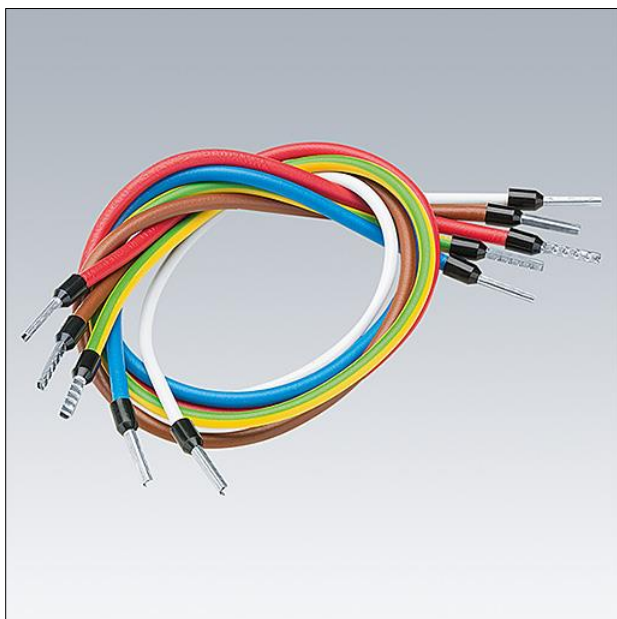

5 pole through wiring connection kit for Equaline batten.

TLG_EQUL_F_INS3.jpg