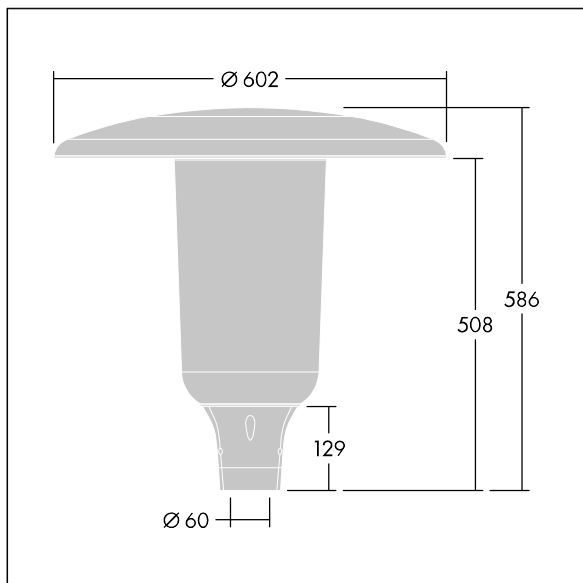

Aerie

THORN

96632279 ARS 24L35-740 WSC CL CL2 W5 T60 ANT

Aerie

A discreet, post top LED lantern with a timeless design. LED driver for 24 LEDs, driven at 350mA with Wide Street Comfort (asymmetrical) distribution. Class II electrical, IP66, IK10. Canopy and base: corrosion resistant die-cast powder coated aluminium suitable for C5 environments, finished textured anthracite (close to RAL7043). Enclosure: slim UV stabilised polycarbonate with clear finish. Complete with 4000K LED. Post top mounting to $\varnothing 60$ mm column. Pre-wired with 5m cable.

Dimensions: $\varnothing 602$ x 586 mm
Luminaire input power: 26 W
Luminaire luminous flux: 4077 lm
Luminaire efficacy: 157 lm/W
Weight: 11.04 kg
Scx: 0.172 m²

TLG_AERI_F_S_CL.jpg

TLG_AERI_M_T60_S.wmf

This product contains a light source of energy efficiency class D.