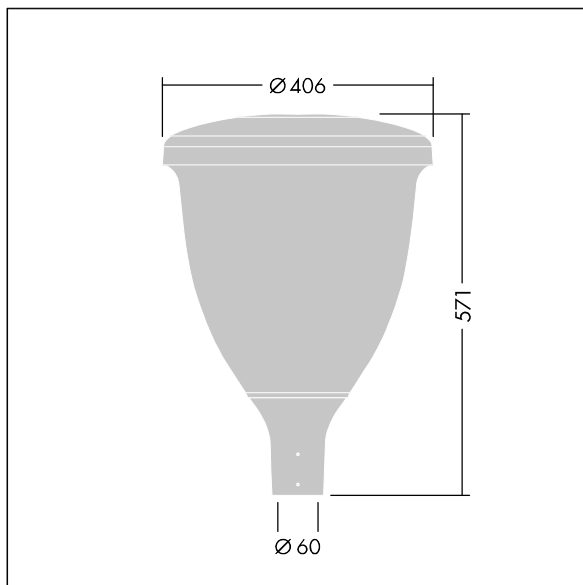

Volupto

A smart, post top LED lantern with a radially symmetric distribution. Programmable LED driver with 18 LEDs driven at 700mA. Class II electrical, IP66, IK10. Canopy and base: corrosion resistant die-cast powder coated aluminium, finished textured anthracite (close to RAL7043). Enclosure: UV stabilised polycarbonate. Complete with 3000K LED. Pre-wired with 5m cable. Post top mounting to Ø60mm column.

Dimensions: Ø60/406 x 571 mm
 Luminaire input power: 38.9 W
 Luminaire luminous flux: 4827 lm
 Luminaire efficacy: 124 lm/W
 Weight: 8.52 kg
 Scx: 0.143 m²

TLG_VOLU_F_Side.jpg

TLG_VOLU_M_60.wmf

This product contains a light source of energy efficiency class D.