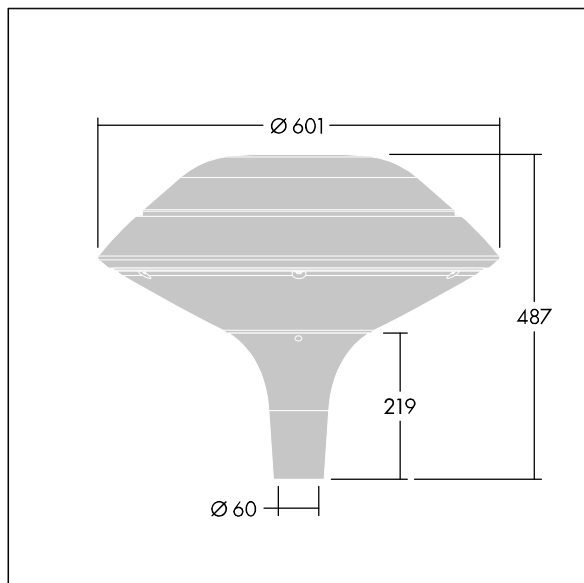

Plurio

THORN

96668623 PLI F 24L50-722-40 R/S T60 CL2 ANT

Plurio

Plurio Indirect: A decorative post-top LED lantern with radially symmetric distribution. LED driver with 24 LEDs driven at 500mA. Class II electrical, IP66, IK08. Base: cast aluminium, powder coated anthracite (close to RAL7043). Canopy: flat shape, aluminium, textured anthracite (close to RAL7043). Diffuser: UV stabilised, clear polycarbonate with anti-glare prisms. Indirect, reflector based optic. Complete with 2200-4000K NightTune LEDs. Post top mounting to Ø60mm column.

Upward lighting emissions below 1%.

Dimensions: Ø601 x 487 mm
Luminaire input power: 36 W
Luminaire luminous flux: 3932 lm
Luminaire efficacy: 109 lm/W
Weight: 11 kg
Scx: 0.167 m²

TLG_PLRL_F_IFC_ANT.jpg