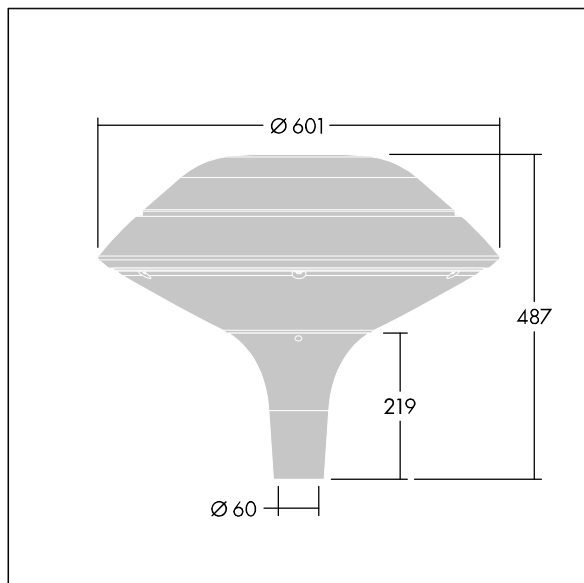

Plurio

THORN

96668623 PLI F 24L50-722-40 R/S T60 CL2 ANT

ISO 9223 C5		IP66 IK08					T _a 25
----------------	---	-----------	---	---	---	---	-------------------

Plurio

Plurio Indirect: A decorative post-top LED lantern with radially symmetric distribution. LED driver with 24 LEDs driven at 500mA. Class II electrical, IP66, IK08. Base: cast aluminium, powder coated anthracite (close to RAL7043). Canopy: flat shape, aluminium, textured anthracite (close to RAL7043). Diffuser: UV stabilised, clear polycarbonate with anti-glare prisms. Indirect, reflector based optic. Complete with 2200-4000K NightTune LEDs. Post top mounting to Ø60mm column.

Upward lighting emissions below 1%.

Dimensions: Ø601 x 487 mm
Luminaire input power: 36 W
Luminaire luminous flux: 3932 lm
Luminaire efficacy: 109 lm/W
Weight: 11 kg
Scx: 0.167 m²

TLG_PLRL_F_IFC_ANT.jpg