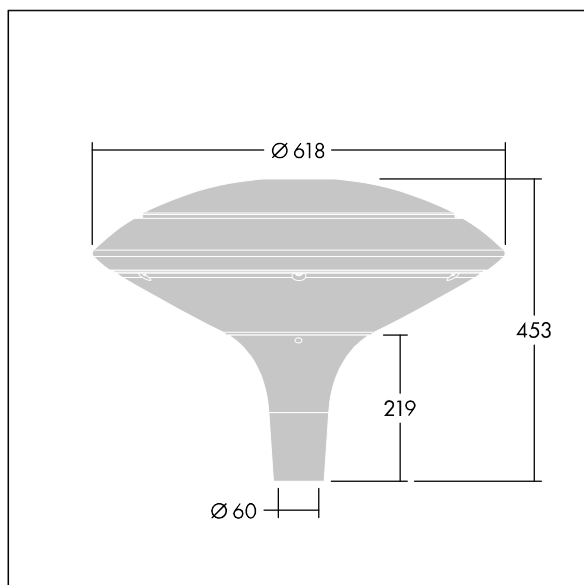

Plurio

THORN

96668637 PLI D 24L35-722-40 R/S T60 CL2 ANT

Plurio

Plurio Indirect: A decorative post-top LED lantern with radially symmetric distribution. LED driver with 24 LEDs driven at 350mA. Class II electrical, IP66, IK08. Base: cast aluminium, powder coated anthracite (close to RAL7043). Canopy: disc shape, aluminium, textured anthracite (close to RAL7043). Diffuser: UV stabilised, clear polycarbonate with anti-glare prisms. Indirect, reflector based optic. Complete with 2200-4000K NightTune LEDs. Post top mounting to Ø60mm column.

Upward lighting emissions below 1%.

Dimensions: Ø618 x 453 mm
Luminaire input power: 26 W
Luminaire luminous flux: 2973 lm
Luminaire efficacy: 114 lm/W
Weight: 11 kg
Scx: 0.151 m²

TLG_PLRL_F_IDC_ANT.jpg