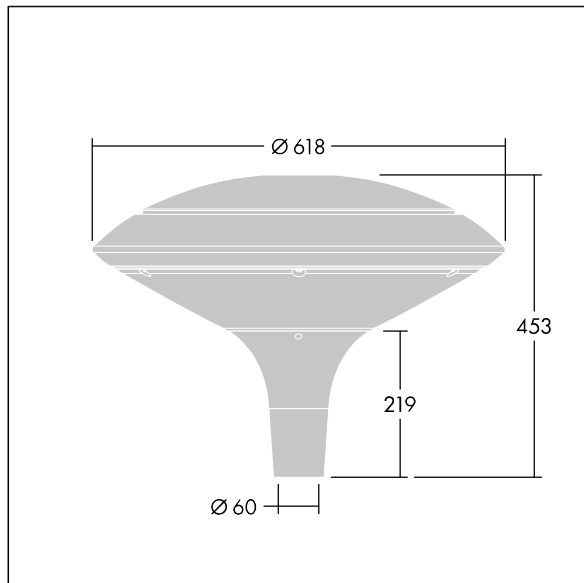

Plurio

THORN

96668637 PLI D 24L35-722-40 R/S T60 CL2 ANT

ISO 9223 C5		IP66 IK08			Ta25
----------------	--	-----------	--	--	------

Plurio

Plurio Indirect: A decorative post-top LED lantern with radially symmetric distribution. LED driver with 24 LEDs driven at 350mA. Class II electrical, IP66, IK08. Base: cast aluminium, powder coated anthracite (close to RAL7043). Canopy: disc shape, aluminium, textured anthracite (close to RAL7043). Diffuser: UV stabilised, clear polycarbonate with anti-glare prisms. Indirect, reflector based optic. Complete with 2200-4000K NightTune LEDs. Post top mounting to Ø60mm column.

Upward lighting emissions below 1%.

Dimensions: Ø618 x 453 mm
Luminaire input power: 26 W
Luminaire luminous flux: 2973 lm
Luminaire efficacy: 114 lm/W
Weight: 11 kg
Scx: 0.151 m²

TLG_PLRL_F_IDC_ANT.jpg