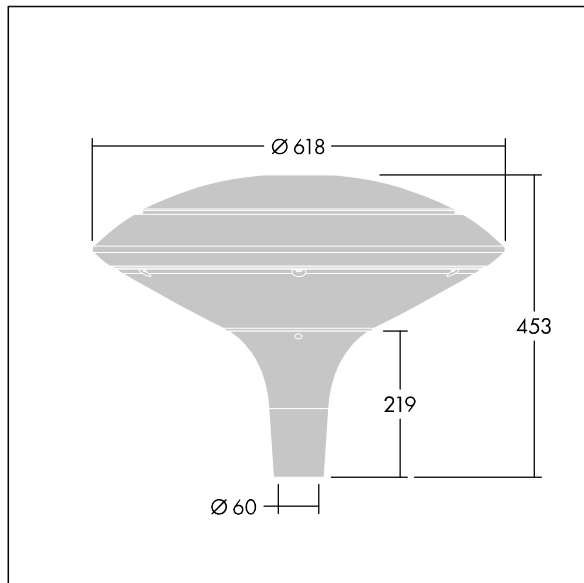

Plurio

THORN

96668639 PLI D 24L50-722-40 R/S T60 CL2 ANT

Plurio

Plurio Indirect: A decorative post-top LED lantern with radially symmetric distribution. LED driver with 24 LEDs driven at 500mA. Class II electrical, IP66, IK08. Base: cast aluminium, powder coated anthracite (close to RAL7043). Canopy: disc shape, aluminium, textured anthracite (close to RAL7043). Diffuser: UV stabilised, clear polycarbonate with anti-glare prisms. Indirect, reflector based optic. Complete with 2200-4000K NightTune LEDs. Post top mounting to Ø60mm column.

Upward lighting emissions below 1%.

Dimensions: Ø618 x 453 mm
Luminaire input power: 36 W
Luminaire luminous flux: 3932 lm
Luminaire efficacy: 109 lm/W
Weight: 11 kg
Scx: 0.151 m²

TLG_PLRL_F_IDC_ANT.jpg