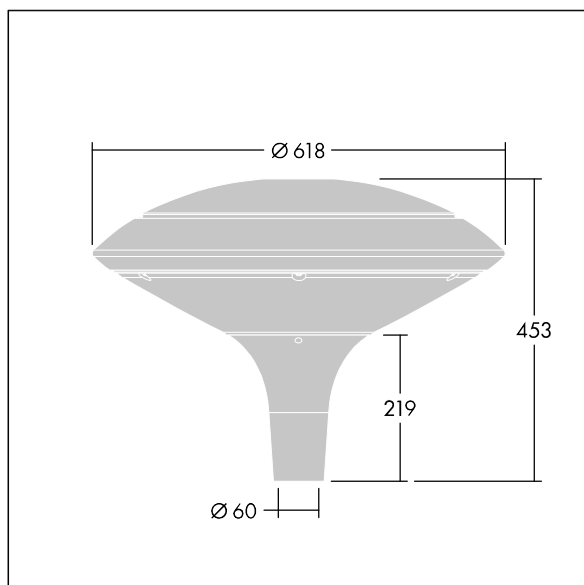

Plurio

THORN

96668641 PLI D 24L70-722-40 R/S T60 CL2 ANT

Plurio

Plurio Indirect: A decorative post-top LED lantern with radially symmetric distribution. LED driver with 24 LEDs driven at 700mA. Class II electrical, IP66, IK08. Base: cast aluminium, powder coated anthracite (close to RAL7043). Canopy: disc shape, aluminium, textured anthracite (close to RAL7043). Diffuser: UV stabilised, clear polycarbonate with anti-glare prisms. Indirect, reflector based optic. Complete with 2200-4000K NightTune LEDs. Post top mounting to Ø60mm column.

Upward lighting emissions below 1%.

Dimensions: Ø618 x 453 mm
Luminaire input power: 51 W
Luminaire luminous flux: 5386 lm
Luminaire efficacy: 106 lm/W
Weight: 11 kg
Scx: 0.151 m²

TLG_PLRL_F_IDC_ANT.jpg