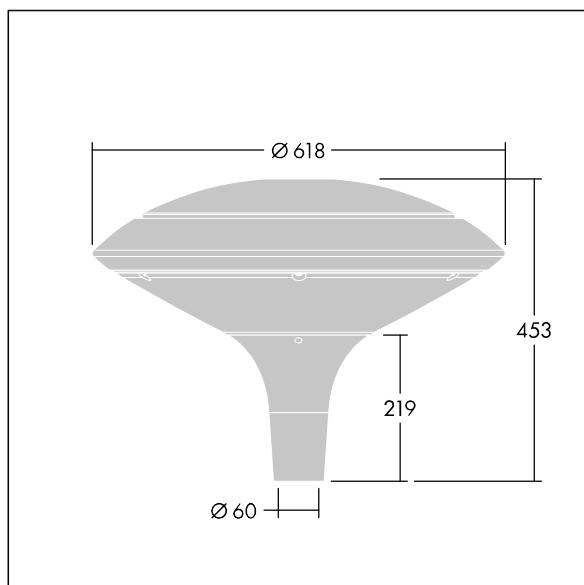

## Plurio

Plurio Indirect: A decorative post-top LED lantern with radially symmetric distribution. LED driver with 24 LEDs driven at 700mA. Class II electrical, IP66, IK08. Base: cast aluminium, powder coated anthracite (close to RAL7043). Canopy: disc shape, aluminium, textured anthracite (close to RAL7043). Diffuser: UV stabilised, clear polycarbonate with anti-glare prisms. Indirect, reflector based optic. Complete with 2200-4000K NightTune LEDs. Post top mounting to Ø60mm column.

Upward lighting emissions below 1%.

Dimensions: Ø618 x 453 mm  
Luminaire input power: 51 W  
Luminaire luminous flux: 5386 lm  
Luminaire efficacy: 106 lm/W  
Weight: 11 kg  
Scx: 0.151 m<sup>2</sup>

TLG\_PLRL\_F\_IDC\_ANT.jpg