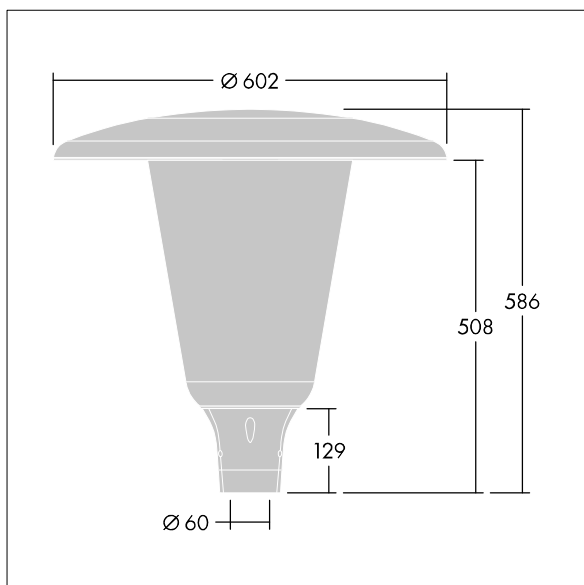

96632765 ARW 24L70-740 WSC CL CL2 W5 T60 ANT

Aerie

A discreet, post top LED lantern with a timeless design. LED driver for 24 LEDs, driven at 700mA with Wide Street Comfort (asymmetrical) distribution. Class II electrical, IP66, IK10. Canopy and base: corrosion resistant die-cast powder coated aluminium suitable for C5 environments, finished textured anthracite (close to RAL7043). Enclosure: wide UV stabilised polycarbonate with clear finish. Complete with 4000K LED. Post top mounting to Ø60mm column. Pre-wired with 5m cable.

Dimensions: Ø602 x 586 mm
 Luminaire input power: 51 W
 Luminaire luminous flux: 7796 lm
 Luminaire efficacy: 153 lm/W
 Weight: 10.95 kg
 Scx: 0.172 m²

TLG_AERI_F_W_CL.jpg

TLG_AERI_M_T60_W.wmf

This product contains a light source of energy efficiency class D.