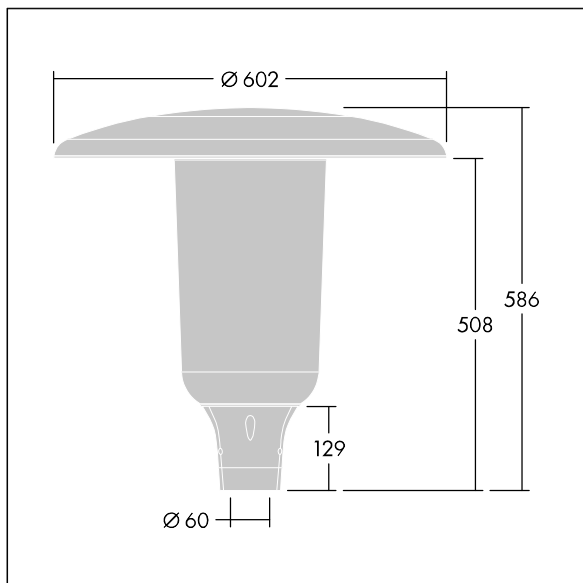

96632771 ARS 12L70-740 WSC CL CL2 W5 T60 ANT

Aerie

A discreet, post top LED lantern with a timeless design. LED driver for 12 LEDs, driven at 700mA with Wide Street Comfort (asymmetrical) distribution. Class II electrical, IP66, IK10. Canopy and base: corrosion resistant die-cast powder coated aluminium suitable for C5 environments, finished textured anthracite (close to RAL7043). Enclosure: slim UV stabilised polycarbonate with clear finish. Complete with 4000K LED. Post top mounting to Ø60mm column. Pre-wired with 5m cable.

Dimensions: Ø602 x 586 mm
 Luminaire input power: 27 W
 Luminaire luminous flux: 3812 lm
 Luminaire efficacy: 141 lm/W
 Weight: 10.99 kg
 Scx: 0.172 m²

TLG_AERI_F_S_CL.jpg

TLG_AERI_M_T60_S.wmf

This product contains a light source of energy efficiency class D.