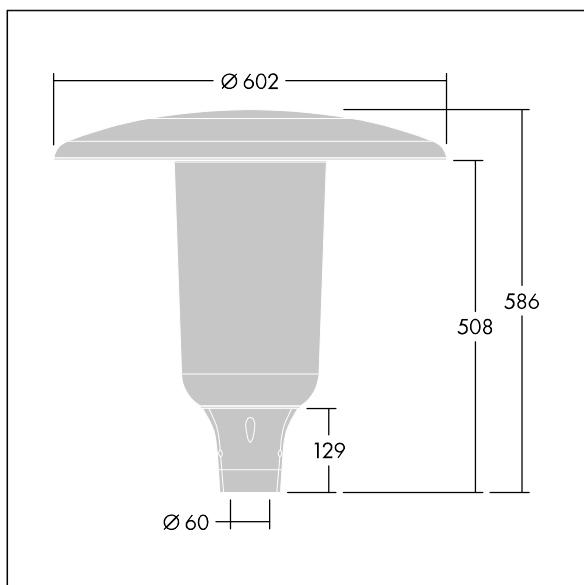

96632772 ARS 12L105-740 WSC CL CL2 W5 T60 ANT

Aerie

A discreet, post top LED lantern with a timeless design. LED driver for 12 LEDs, driven at 1050mA with Wide Street Comfort (asymmetrical) distribution. Class II electrical, IP66, IK10. Canopy and base: corrosion resistant die-cast powder coated aluminium suitable for C5 environments, finished textured anthracite (close to RAL7043). Enclosure: slim UV stabilised polycarbonate with clear finish. Complete with 4000K LED. Post top mounting to Ø60mm column. Pre-wired with 5m cable.

Dimensions: Ø602 x 586 mm
 Luminaire input power: 41 W
 Luminaire luminous flux: 5374 lm
 Luminaire efficacy: 131 lm/W
 Weight: 10.99 kg
 Scx: 0.172 m²

TLG_AERI_F_S_CL.jpg

TLG_AERI_M_T60_S.wmf

This product contains a light source of energy efficiency class D.