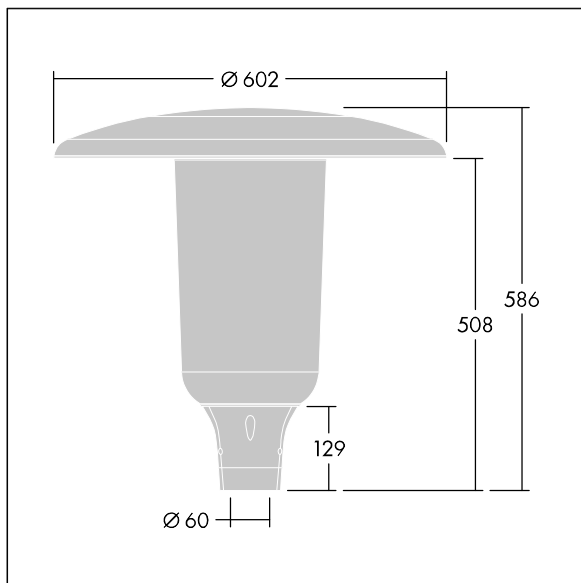

E7748714 / 96632773 ARS 24L50-740 WSC CL CL2 W5 T60 ANT

Aerie

A discreet, post top LED lantern with a timeless design. LED driver for 24 LEDs, driven at 500mA with Wide Street Comfort (asymmetrical) distribution. Class II electrical, IP66, IK10. Canopy and base: corrosion resistant die-cast powder coated aluminium suitable for C5 environments, finished textured anthracite (close to RAL7043). Enclosure: slim UV stabilised polycarbonate with clear finish. Complete with 4000K LED. Post top mounting to Ø60mm column. Pre-wired with 5m cable.

Dimensions: Ø602 x 586 mm
 Luminaire input power: 37 W
 Luminaire luminous flux: 5605 lm
 Luminaire efficacy: 151 lm/W
 Weight: 11.04 kg
 Scx: 0.172 m²

TLG_AERI_F_S_CL.jpg

TLG_AERI_M_T60_S.wmf

This product contains a light source of energy efficiency class D.