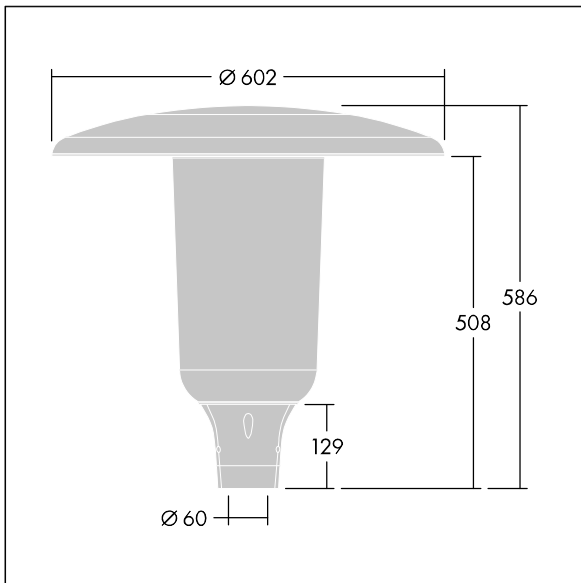

Aerie

THORN

E7748714 / 96632773 ARS 24L50-740 WSC CL CL2 W5 T60 ANT

Aerie

A discreet, post top LED lantern with a timeless design. LED driver for 24 LEDs, driven at 500mA with Wide Street Comfort (asymmetrical) distribution. Class II electrical, IP66, IK10. Canopy and base: corrosion resistant die-cast powder coated aluminium suitable for C5 environments, finished textured anthracite (close to RAL7043). Enclosure: slim UV stabilised polycarbonate with clear finish. Complete with 4000K LED. Post top mounting to Ø60mm column. Pre-wired with 5m cable.

Dimensions: Ø602 x 586 mm
Luminaire input power: 37 W
Luminaire luminous flux: 5605 lm
Luminaire efficacy: 151 lm/W
Weight: 11.04 kg
Scx: 0.172 m²

TLG_AERI_F_S_CL.jpg

TLG_AERI_M_T60_S.wmf

This product contains a light source of energy efficiency class D.