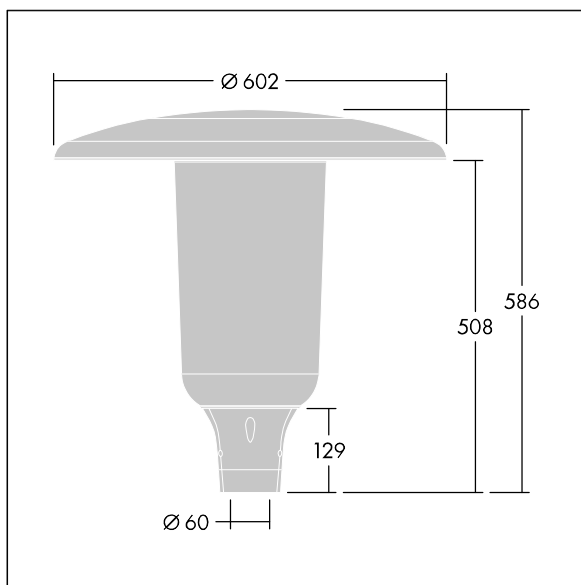

E7748715 / 96632774 ARS 24L70-740 WSC CL CL2 W5 T60 ANT

Aerie

A discreet, post top LED lantern with a timeless design. LED driver for 24 LEDs, driven at 700mA with Wide Street Comfort (asymmetrical) distribution. Class II electrical, IP66, IK10. Canopy and base: corrosion resistant die-cast powder coated aluminium suitable for C5 environments, finished textured anthracite (close to RAL7043). Enclosure: slim UV stabilised polycarbonate with clear finish. Complete with 4000K LED. Post top mounting to Ø60mm column. Pre-wired with 5m cable.

Dimensions: Ø602 x 586 mm
 Luminaire input power: 51 W
 Luminaire luminous flux: 7505 lm
 Luminaire efficacy: 147 lm/W
 Weight: 11.04 kg
 Scx: 0.172 m²

TLG_AERI_F_S_CL.jpg

TLG_AERI_M_T60_S.wmf

This product contains a light source of energy efficiency class D.