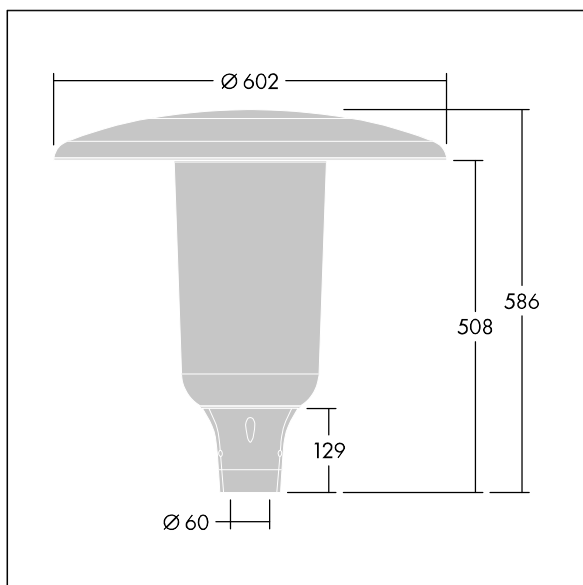

E7748715 / 96632774 ARS 24L70-740 WSC CL CL2 W5 T60 ANT

Aerie

A discreet, post top LED lantern with a timeless design. LED driver for 24 LEDs, driven at 700mA with Wide Street Comfort (asymmetrical) distribution. Class II electrical, IP66, IK10. Canopy and base: corrosion resistant die-cast powder coated aluminium suitable for C5 environments, finished textured anthracite (close to RAL7043). Enclosure: slim UV stabilised polycarbonate with clear finish. Complete with 4000K LED. Post top mounting to Ø60mm column. Pre-wired with 5m cable.

Dimensions: Ø602 x 586 mm
 Luminaire input power: 51 W
 Luminaire luminous flux: 7505 lm
 Luminaire efficacy: 147 lm/W
 Weight: 11.04 kg
 Scx: 0.172 m²

TLG_AERI_F_S_CL.jpg

TLG_AERI_M_T60_S.wmf

This product contains a light source of energy efficiency class D.