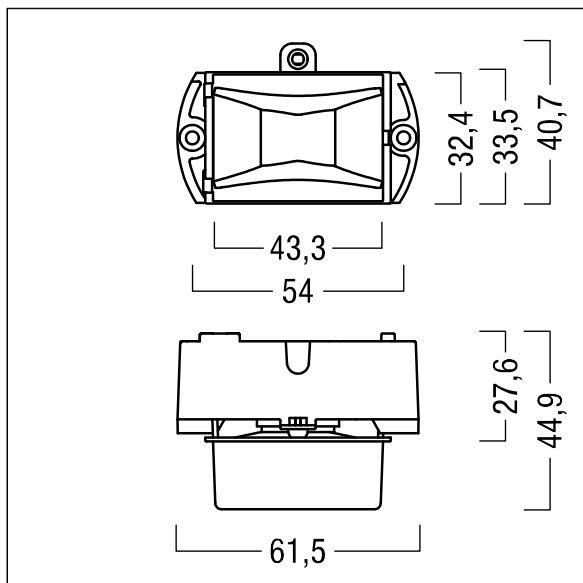

Voyager Star

96633229 VOYAGER STAR P KIT ESC ECD

THORN

Voyager Star

High performance, LED emergency lighting kit for incorporation into a suitable housing (not supplied), Luminaire for central emergency light supply, for single luminaire monitoring via DALI (DALI-2 certified), settable emergency light level with optic. Luminaire in maintained mode. Lens: polycarbonate. Optimum thermal management via heat sink. Voltage supply: 220-240 V AC (+/- 10%) 50-60 Hz; 176-280 V DC Complete with LEDs..

Luminaire input power: 3.7 W

Weight: 0.2 kg

TLG_VSTR_F_KIT_ECC_ESC.jpg

ZS_ONL_M_RESC_escape_optik.wmf

All values marked with an * are rated values. Thorn uses tried and tested components from leading suppliers, however there may be isolated instances of technology-related failures of individual LEDs during the rated product lifetime. International standards set the tolerance in initial flux and connected load at $\pm 10\%$. Unless stated otherwise, the values apply to an ambient temperature of 25°C.